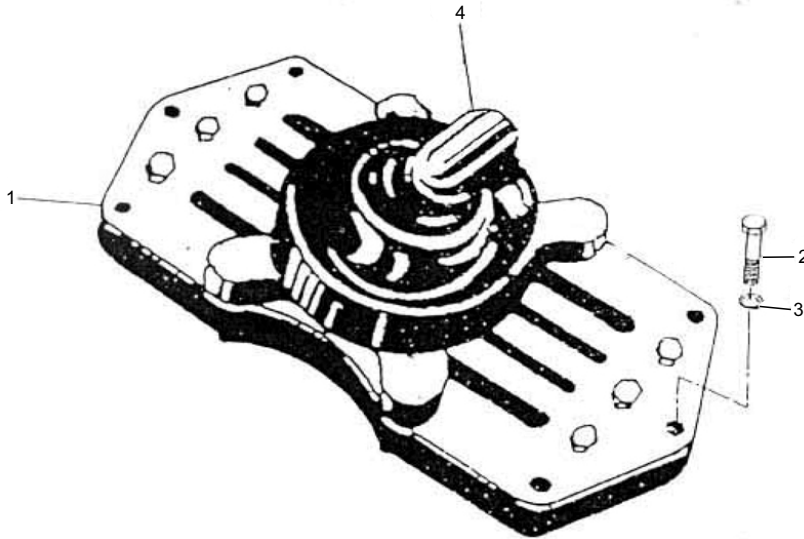

37864816 - ASSEMBLY VALVE INLET & UNLOADER

No.	Description	Ref Part No.	QTY
-	ASSEMBLY VALVE INLET & UNLOADER	37864816	-
1	- VALVE INLET	30431365	1
2	- BOLT HEX HEAD 5/16" X 1-1/4"	95002978	6
3	- WASHER SPRING 5/16"	95096145	6
4	- ASSEMBLY UNLOADER	70265475	1